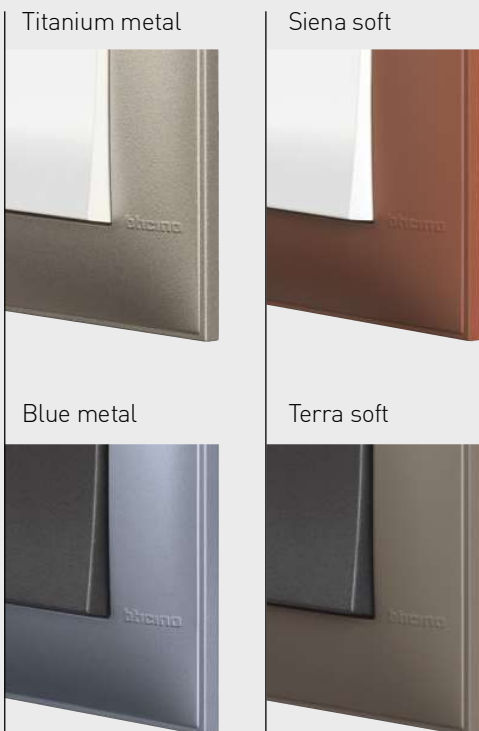

BASICS

FRAMES

FINISHES

ACCENTS