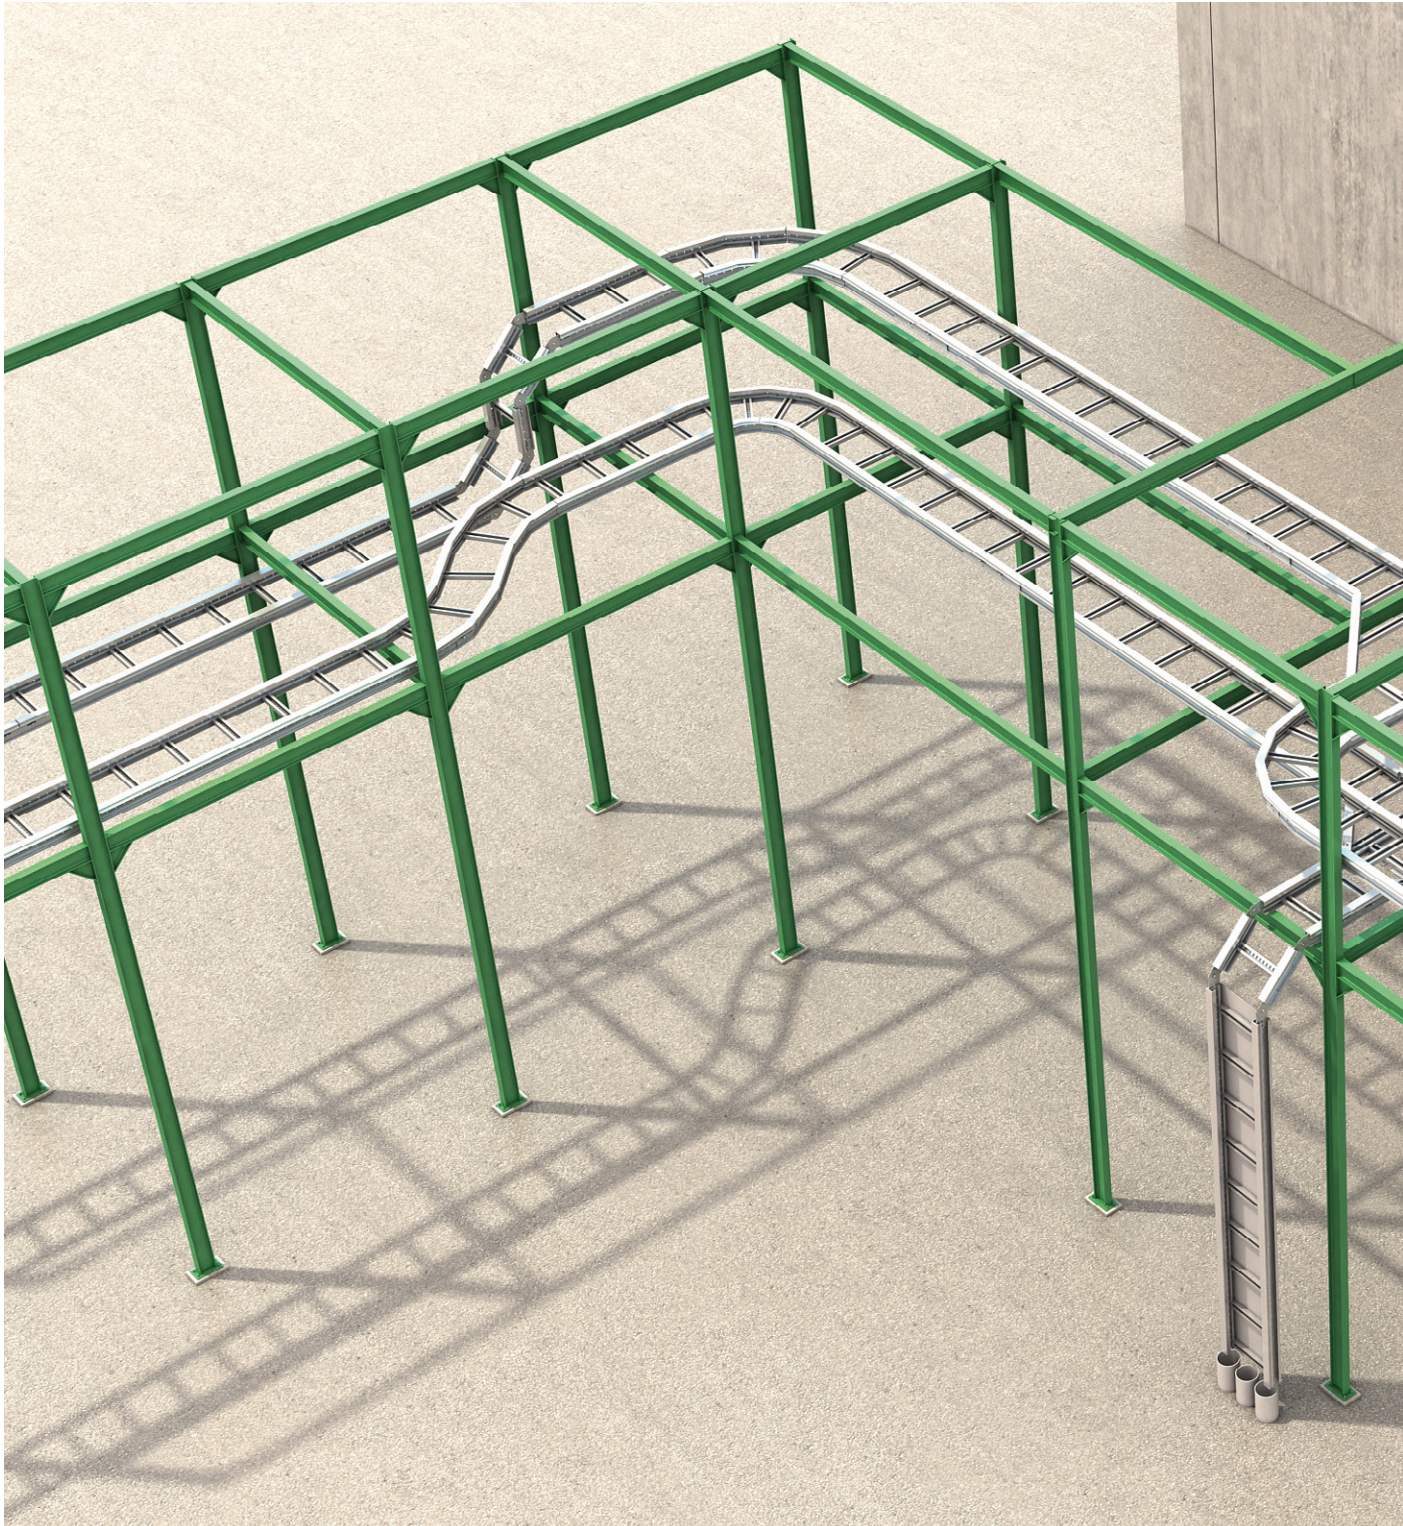

67 Insulating cable ladder

Insulating cable ladder and accessories

The solution for industrial installations