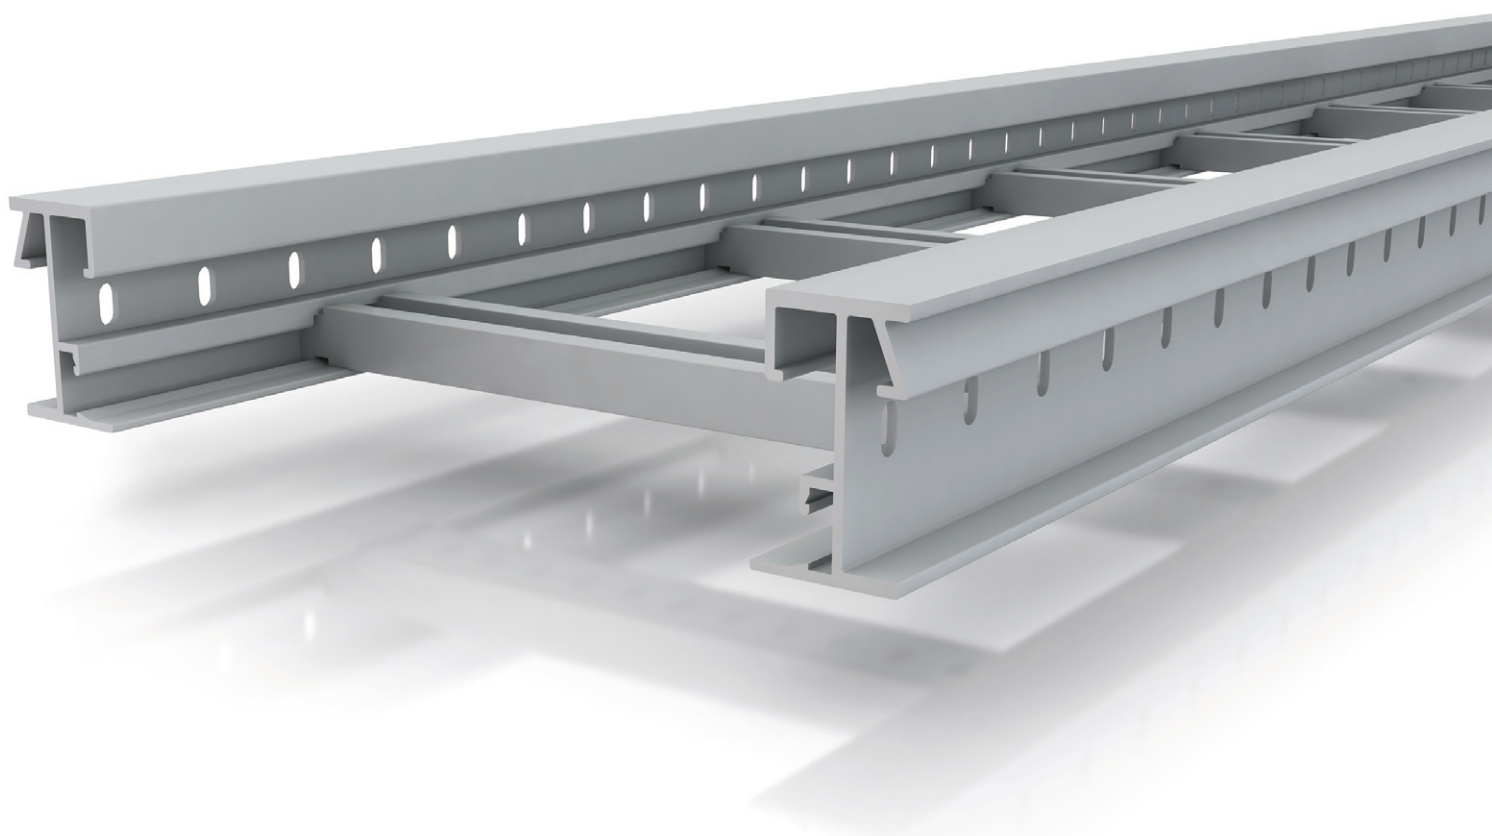

67 Insulating cable ladder in **U23X**

67 Insulating cable ladder

Insulating cable ladder 67

in **U23X**

For the support and distribution of large-calibre power and communication cables

- Manufactured in recyclable thermoplastic material; no earthing required.
- For indoor and outdoor installations.
- Good performance outdoors and with exposure to UV rays.
- Good resistance to corrosion and chemical environments.
- Sturdy system designed to support full load with distances between supports of 2 and 3 m.